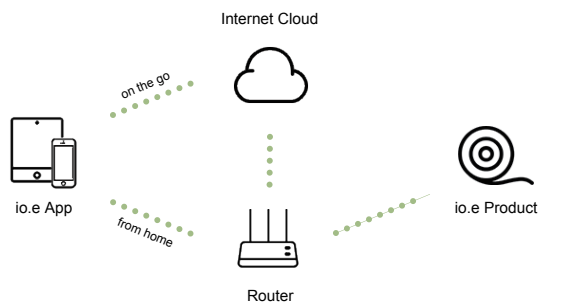

io.e[®] SMART Wi-Fi LED STRIP

Freshness and breathe life to your room. The adhesive tape on the back allows you to mount it almost anywhere.

- 110-230V
- 50/60 Hz
- 24W

Model No.	Power	Luminous Flux	Color Temp.	Life Span	Width	Length	Dimmable	Waterproof
io-WiFi-LS	24 W	800 lm RGB	3000K	25,000 h	12 mm	5,000 mm	Bright	IP44
o-WiFi-LSRGB	24 W	RGB		25,000 h	10 mm	5,000 mm	Bright	IP44
o-WiFi-LSW	24 W	1200-1300 lm	3000K 6000K	25,000 h	10 mm	5,000 mm	Bright	IP44
o-WiFi-LSWD	24 W	700-800 lm	3000K-6000K	25,000 h	10 mm	5,000 mm	Bright+CCT	IP44

What io.e[®] Wi-Fi LED strip can do

Remote Control
Control your home light anytime anywhere

Color of Mood
Select color from the whole RGB color spectrum to change atmosphere in your room

Set a Timer or Schedule
Set a timer or schedule to control automatically

Group Devices
Set your devices into groups to easy control

Works with Amazon Echo
Try voice control all your devices of io.e

Scan to download io.e App