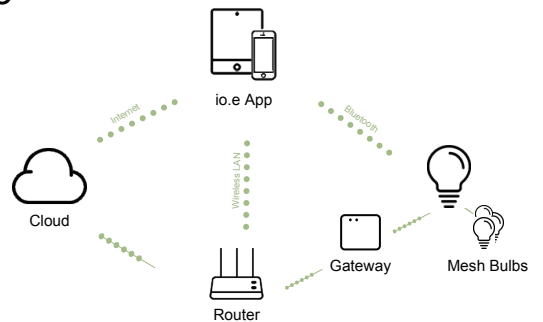

Works with Amazon Echo & Google Home

Try voice control all your devices of io.e