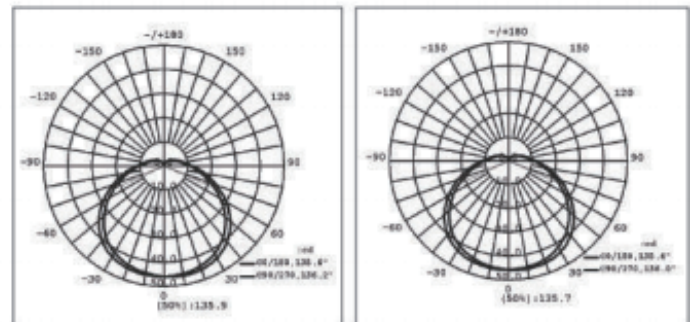

## ► G45

**Characteristic**

Low power consumption LED G45  
operating at universal voltage.  
Direct replacement of halogen G45  
Available in cool and warm white.  
Color rendering >80

Long life span: 25000 hours, 20 times longer than halogen  
The new optical design, multi reflector and softer light effect  
Good heat dissipation, built-in precision driver, flicker-free and safe