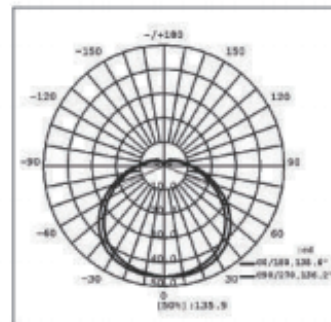

► G45

Characteristic

Low power consumption LED G45 operating at universal voltage.
Direct replacement of halogen G45
Available in cool and warm white.
Color rendering >80

Long life span: 25000 hours, 20 times longer than halogen
The new optical design, multi reflector and softer light effect
Good heat dissipation, built-in precision driver, flicker-free and safe

| Code | Voltage | Wattage | Cap | Ra | Color Temperature | Lumen Output |
|---------------------|----------|---------|---------|-----|-------------------|--------------|
| IO-401075/IO-401076 | 120/240V | 3W | E14/E27 | >80 | 2700-6500 | 200lm |