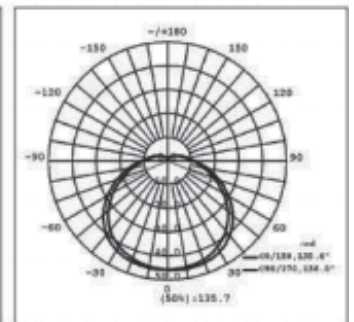

| Code | Voltage | Wattage | Cap | Ra | Color Temperature | Lumen Output |
|---------------------|----------|---------|---------|-----|-------------------|--------------|
| IO-401075/IO-401076 | 120/240V | 3W | E14/E27 | >80 | 2700-6500 | 200lm |