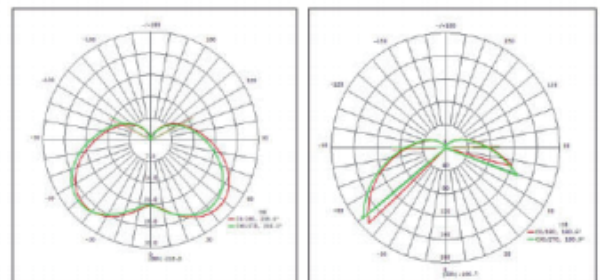

▶ C37 A60

**Characteristic**

Low power consumption LED C37 and A60 operating at universal voltage.
Direct replacement of halogen C37 and A60
Available in cool and warm white.
Color rendering >80

Long life span: 25000 hours, 20 times longer than halogen
The new optical design, multi reflector and softer light effect
Good heat dissipation, built-in precision driver, flicker-free and safe

Code	Voltage	Wattage	Cap	Ra	Color Temperature	Lumen Output
IO-401077/IO-401078	120/240V	3W	E14/E27	>80	2700-6500	200lm