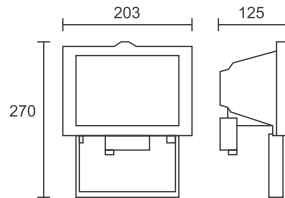

ML24

Tempered glasses
Aluminium die-casting body
Color of body: Available
Area of Uses: Garden/Avenues/Structure
AC220V-240V,50Hz,R7s,24W,CFL