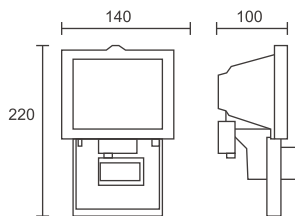

ML9

Tempered glasses
Aluminium die-casting body
Color of body: Available
Area of Uses: Garden/Avenues/Structure
AC220V-240V,50Hz,R7s,9W,CFL

Code	Model	Input Voltage	Lamp Power	Lumen	Packing Info
io-101049	ML324	220-240V	PLL 3*24W	4500	44.0*32.0*47.0cm/3pcs
io-101050	ML436	220-240V	PLL 4*36W	9000	46.0*38.5*54.0cm/3pcs
io-101051	ML24	220-240V	R7S 24W CFL	1400	57.5*29.5*33.5cm/24pcs
io-101052	ML9	220-240V	R7S 9W CFL	600	82.5*27.5*39cm/12pcs