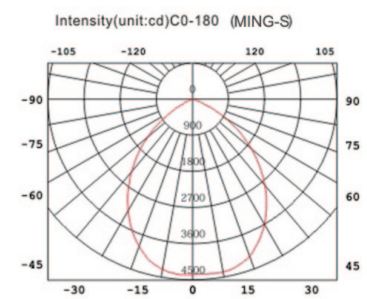

Guarantee

2 years from date of purchase

Asymmetric

Symmetrical

Code	Model	Voltage	Power Consumption	Qty/Ctn	Carton Size	Ra	IP class	Lumen
io-101080	MING-A	AC110-240V	80W	4pcs	53.5*31.5*26cm	65	65	5500
io-101081	MING-S	AC110-240V	80W	4pcs	53.5*31.5*27cm	65	65	5500