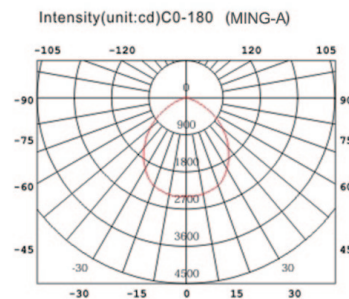

Guarantee

2 years from date of purchase

Asymmetric

Symmetrical

Code	Model	Voltage	Power Consumption	Qty/Ctn	Carton Size	Ra	IP class	Lumen
io-101080	MING-A	AC110-240V	80W	4pcs	53.5*31.5*26cm	65	65	5500
io-101081	MING-S	AC110-240V	80W	4pcs	53.5*31.5*27cm	65	65	5500