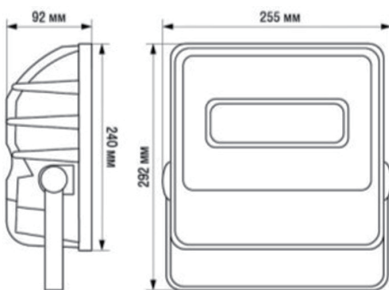

Guarantee

2 years from date of purchase

Asymmetric

Symmetrical

Code	Model	Voltage	Power Consumption	Qty/Ctn	Carton Size	Ra	IP class	Lumen
io-101080	MING-A	AC110-240V	80W	4pcs	53.5*31.5*26cm	65	65	5500
io-101081	MING-S	AC110-240V	80W	4pcs	53.5*31.5*27cm	65	65	5500