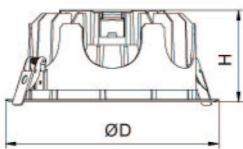

### JD Series

	io-203035	io-203036	io-203037	io-203038
Model	IO-5535HGC	IO-5504HGC	IO-5506HGC	IO-5508HGC
Wattage	8	10	20	30
D×H×d	123×66×110	164×81×150	190×90×175	225×110×105
Lumen	480	700	1500	2250