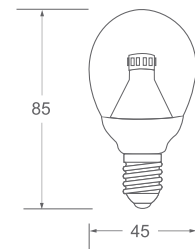

Dimmable Multi-LEDS Round

- Extremely energy saving with low power consumption
- Compatible with common dimmer switches and systems
- Smooth linear dimming range from 10%-100%
- Long average life 25000 hours
- Good color rendition
- Overall light distribution
- Low thermal output with no IR and harmful UV
- No mercury and hazardous substances

Material / Chips
SMD 3014

Standards
CE,LVD,EMC,RoHS

Guarantee
2 years from date of purchase

■ BALL

Code	Model	Voltage	Power Consumption	Base	Color Temp	Ra	Lumen	Energy Rating
io-401071	G45	220-240V	3W	E14	3000K	80	260lm	A+
io-401072	G45	220-240V	3W	E27	3000K	80	260lm	A+