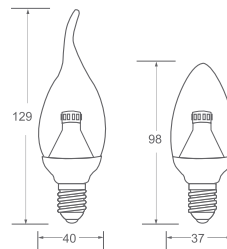

Code	Model	Voltage	Power Consumption	Base	Color Temp	Lumen	Ra	Energy Rating
io-401073	C35	220-240V	3W	E14	3000K	260lm	80	A+
io-401074	C35-T	220-240V	3W	E14	3000K	260lm	80	A+