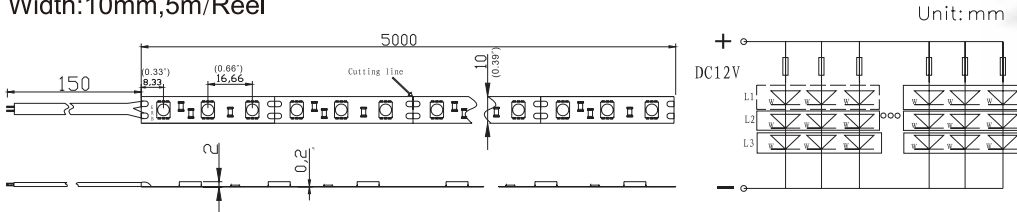

## LED Horizontal Ribbon 5060

Cove lighting  
Architectural lights for canopy, corridor, window, archway  
Backlight or edge lighting for signage  
DIY lights for home use  
flexible SMD LED strip, LED qty:300, 3M self-adhesive tape  
Width:10mm, 5m/Reel

Unit: mm

Linking operation

Code	Model	Color	Length (m)	LED (pcs)	Light Output (mcd/m)	Light Output (lumem/m)	Voltage (V DC)	Current (Amps/m)	Max Power Consumption (W/m)	Continuous Connection(m)
io-502001	R5060W-S	white	5	300	60*5400	671	12	1.02~1.26	15	10
io-502002	R5060WW-S	warm white	5	300	60*4800	608	12	1.02~1.26	15	10
io-502003	R5060R-S	red	5	300	60*1700	200	12	1.02~1.26	15	10
io-502004	R5060G-S	green	5	300	60*3800	519	12	1.02~1.26	15	10
io-502005	R5060B-S	blue	5	300	60*1200	91	12	1.02~1.26	15	10
io-502006	R5060Y-S	yellow	5	300	60*1700	146	12	1.02~1.26	15	10
io-502007	R5060RGB-S	RGB	5	300	60*1500	382	12	1.04~1.2	14.4	5

## LED Horizontal Ribbon 5060 IP65

waterproof flexible SMD LED 5060 strip,  
UV-resistant PU glue potted version,  
3M self-adhesive tape  
Width:12mm, 5m/Reel

Code	Model	Color	Length (m)	LED (pcs)	Light Output (mcd/m)	Light Output (lumem/m)	Voltage (V DC)	Current (Amps/m)	Max Power Consumption (W/m)	Continuous Connection(m)
io-502008	R5060W-SF	white	5	300	60*5400	637	12	1.02~1.26	15	10
io-502009	R5060WW-SF	warm white	5	300	60*4800	577	12	1.02~1.26	15	10
io-502010	R5060R-SF	red	5	300	60*1700	190	12	1.02~1.26	15	10
io-502011	R5060G-SF	green	5	300	60*3800	493	12	1.02~1.26	15	10
io-502012	R5060B-SF	blue	5	300	60*1200	86	12	1.02~1.26	15	10
io-502013	R5060Y-SF	yellow	5	300	60*1700	138	12	1.02~1.26	15	10
io-502014	R5060RGB-SF	RGB	5	300	60*1500	351	12	1.02~1.2	14.4	5