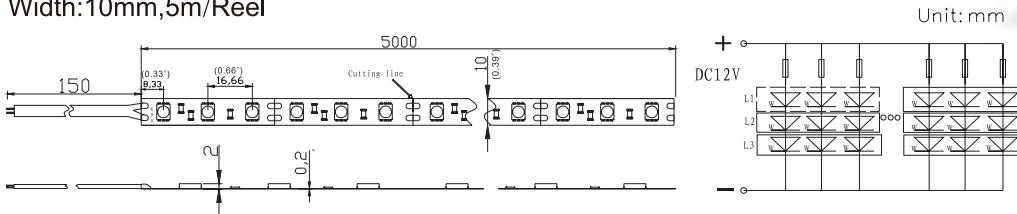

Width:10mm,5m/Reel

Unit: mm

Linking operation

| Code | Model | Color | Length (m) | LED (pcs) | Light Output (mcd/m) | Light Output (lumem/m) | Voltage (V DC) | Current (Amps/m) | Max Power Consumption (W/m) | Continuous Connection(m) |
|-----------|------------|------------|------------|-----------|----------------------|------------------------|----------------|------------------|-----------------------------|--------------------------|
| io-502001 | R5060W-S | white | 5 | 300 | 60*5400 | 671 | 12 | 1.02~1.26 | 15 | 10 |
| io-502002 | R5060WW-S | warm white | 5 | 300 | 60*4800 | 608 | 12 | 1.02~1.26 | 15 | 10 |
| io-502003 | R5060R-S | red | 5 | 300 | 60*1700 | 200 | 12 | 1.02~1.26 | 15 | 10 |
| io-502004 | R5060G-S | green | 5 | 300 | 60*3800 | 519 | 12 | 1.02~1.26 | 15 | 10 |
| io-502005 | R5060B-S | blue | 5 | 300 | 60*1200 | 91 | 12 | 1.02~1.26 | 15 | 10 |
| io-502006 | R5060Y-S | yellow | 5 | 300 | 60*1700 | 146 | 12 | 1.02~1.26 | 15 | 10 |
| io-502007 | R5060RGB-S | RGB | 5 | 300 | 60*1500 | 382 | 12 | 1.04~1.2 | 14.4 | 5 |