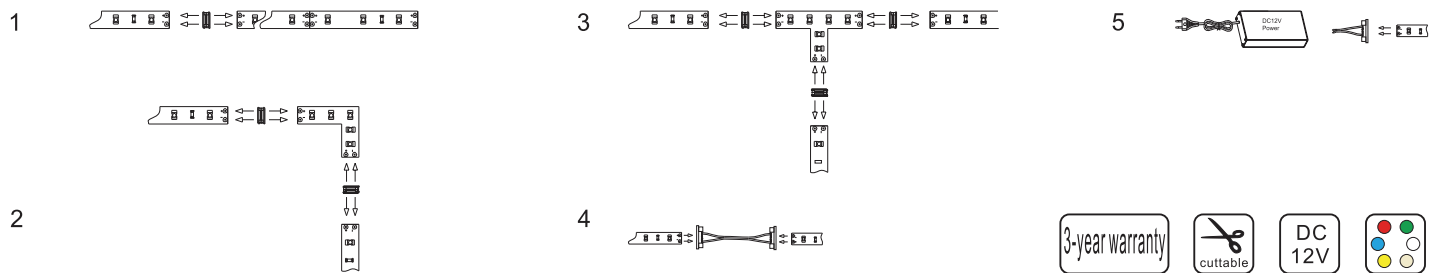

Width:10mm,5m/Reel

Unit: mm

Linking operation

| Code | Model | Color | Length (m) | LED (pcs) | Light Output (mcd/m) | Light Output (lumem/m) | Voltage (V DC) | Current (Amps/m) | Max Power Consumption (W/m) | Continuous Connection(m) |
|-----------|------------|------------|------------|-----------|----------------------|------------------------|----------------|------------------|-----------------------------|--------------------------|
| io-502001 | R5060W-S | white | 5 | 300 | 60*5400 | 671 | 12 | 1.02~1.26 | 15 | 10 |
| io-502002 | R5060WW-S | warm white | 5 | 300 | 60*4800 | 608 | 12 | 1.02~1.26 | 15 | 10 |
| io-502003 | R5060R-S | red | 5 | 300 | 60*1700 | 200 | 12 | 1.02~1.26 | 15 | 10 |
| io-502004 | R5060G-S | green | 5 | 300 | 60*3800 | 519 | 12 | 1.02~1.26 | 15 | 10 |
| io-502005 | R5060B-S | blue | 5 | 300 | 60*1200 | 91 | 12 | 1.02~1.26 | 15 | 10 |
| io-502006 | R5060Y-S | yellow | 5 | 300 | 60*1700 | 146 | 12 | 1.02~1.26 | 15 | 10 |
| io-502007 | R5060RGB-S | RGB | 5 | 300 | 60*1500 | 382 | 12 | 1.04~1.2 | 14.4 | 5 |