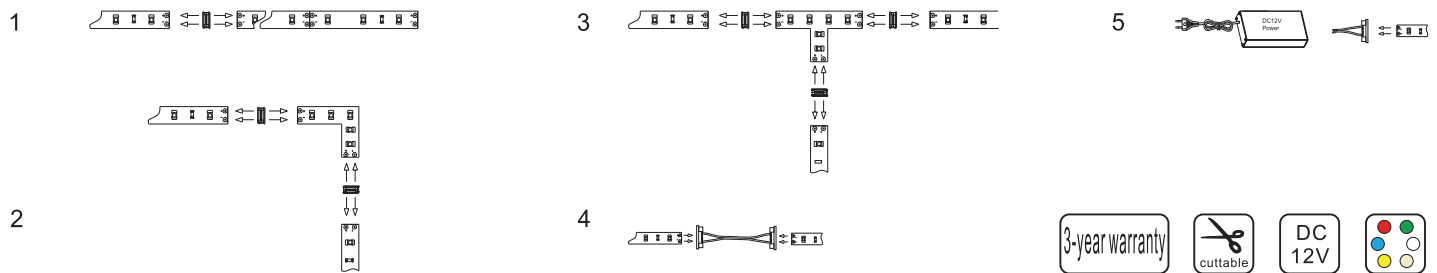

## LED Horizontal Ribbon 5060

Cove lighting  
Architectural lights for canopy, corridor, window, archway  
Backlight or edge lighting for signage  
DIY lights for home use  
flexible SMD LED strip, LED qty:300, 3M self-adhesive tape  
Width:10mm, 5m/Reel

Unit: mm

Linking operation

Code	Model	Color	Length (m)	LED (pcs)	Light Output (mcd/m)	Light Output (lumem/m)	Voltage (V DC)	Current (Amps/m)	Max Power Consumption (W/m)	Continuous Connection(m)
io-502001	R5060W-S	white	5	300	60*5400	671	12	1.02~1.26	15	10
io-502002	R5060WW-S	warm white	5	300	60*4800	608	12	1.02~1.26	15	10
io-502003	R5060R-S	red	5	300	60*1700	200	12	1.02~1.26	15	10
io-502004	R5060G-S	green	5	300	60*3800	519	12	1.02~1.26	15	10
io-502005	R5060B-S	blue	5	300	60*1200	91	12	1.02~1.26	15	10
io-502006	R5060Y-S	yellow	5	300	60*1700	146	12	1.02~1.26	15	10
io-502007	R5060RGB-S	RGB	5	300	60*1500	382	12	1.04~1.2	14.4	5

## LED Horizontal Ribbon 5060 IP65

waterproof flexible SMD LED 5060 strip,  
UV-resistant PU glue potted version,  
3M self-adhesive tape  
Width:12mm, 5m/Reel

Code	Model	Color	Length (m)	LED (pcs)	Light Output (mcd/m)	Light Output (lumem/m)	Voltage (V DC)	Current (Amps/m)	Max Power Consumption (W/m)	Continuous Connection(m)
io-502008	R5060W-SF	white	5	300	60*5400	637	12	1.02~1.26	15	10
io-502009	R5060WW-SF	warm white	5	300	60*4800	577	12	1.02~1.26	15	10
io-502010	R5060R-SF	red	5	300	60*1700	190	12	1.02~1.26	15	10
io-502011	R5060G-SF	green	5	300	60*3800	493	12	1.02~1.26	15	10
io-502012	R5060B-SF	blue	5	300	60*1200	86	12	1.02~1.26	15	10
io-502013	R5060Y-SF	yellow	5	300	60*1700	138	12	1.02~1.26	15	10
io-502014	R5060RGB-SF	RGB	5	300	60*1500	351	12	1.02~1.2	14.4	5