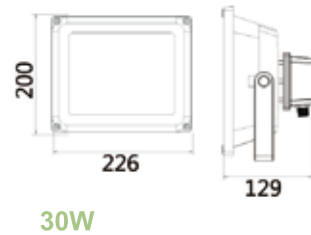

IP65  
 Tempered glasses  
 Aluminium die-casting body  
 Color of body: Available

**50W**  
 ■ ND Type  
 View Angle: 60°

**30W/50W**  
 ■ WJ Type  
 View Angle:120°

**30W**

**30W/50W**  
 ■ NJ Type  
 View Angle:60°

**50W**

Code	Model	LED Power	Lumen	Beam Angle	Packing Info.
io-101034	WJ 30	30W	2200lm	120°	6pcs,48*30*35cm,16kg
io-101035	NJ 30	30W	2200lm	60°	6pcs,48*30*35cm,16kg
io-101036	WJ 50	50W	3680lm	120°	4pcs,66*38*30cm,17.5kg
io-101037	NJ 50	50W	3680lm	60°	4pcs,66*38*30cm,17.5kg
io-101038	ND 50	50W	3900lm	60°	4pcs,66*38*30cm,17.5kg