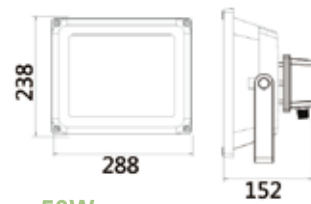

IP65  
 Tempered glasses  
 Aluminium die-casting body  
 Color of body: Available

**50W**  
 ■ ND Type  
 View Angle: 60°

**30W/50W**  
 ■ WJ Type  
 View Angle:120°

**30W**

**30W/50W**  
 ■ NJ Type  
 View Angle:60°

**50W**

Code	Model	LED Power	Lumen	Beam Angle	Packing Info.
io-101034	WJ 30	30W	2200lm	120°	6pcs,48*30*35cm,16kg
io-101035	NJ 30	30W	2200lm	60°	6pcs,48*30*35cm,16kg
io-101036	WJ 50	50W	3680lm	120°	4pcs,66*38*30cm,17.5kg
io-101037	NJ 50	50W	3680lm	60°	4pcs,66*38*30cm,17.5kg
io-101038	ND 50	50W	3900lm	60°	4pcs,66*38*30cm,17.5kg