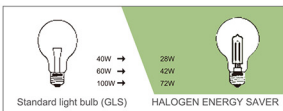

HALOGEN ENERGY SAVER Classic C ErP/LCIE

- Wattages: 28W,42W,72W
- Base:E27,E14, B22
- Average life:2 years(at approx 5 hours a day)
- Light color: Warm white light
- Clear, no frosted
- UV filter
- Dimmable