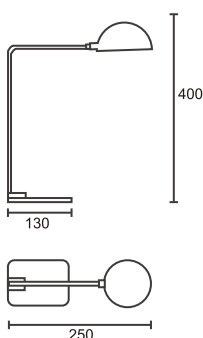

AUDEN

■ AD-1

LED

Three adjustable joints make this elegantly-designed table lamp adaptive to all kinds of situations, office or home. The perfectly circular lampstand has been carved out of iron with great industrial care.

LED

Featuring a modernistic edging design, this table lamp lights up with eight 0.4W LED bulbs. without extravagant details, the message it delivers is simple: Consistency.

■ AD-2

Code	Model	Voltage	LED Power	Lumen	CCT	Product Dimension(mm)		
						Base	Body	Head
io-301001	AD-1	AC110-240V	4.8W	300	4000K	Φ150	H400	Φ107
io-301002	AD-2	AC110-240V	3.2W	200	4000K	130*130	H400	Φ107