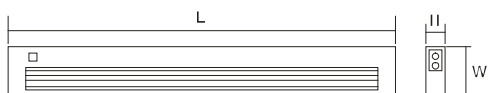

Cabinet Light T8 Fluorecent

Built-in fuse protection and electronic ballast;
 Transparent cover;
 Material:plastic
 Match light source:T8

■ WALL

■ SOCK

Code	Lamp	L×W×H(mm)	Packing meas(cm)	Code	Lamp	L×W×H(mm)	Packing meas(cm)
io-201029	T8 2×18W	638×135×47	66.5×44×23.5/12pcs	io-201032	T8 10W	500×82×65	53×28.5×31.5/12pcs
io-201030	T8 2×30W	942×135×47	97.5×44×23.5/12pcs	io-201033	T8 15W	600×82×65	63.5×28.5×31.5/12pcs
io-201031	T8 2×36W	1248×135×47	127×44×23.5/12pcs	io-201034	T8 18W	750×82×65	78.5×28.5×31.5/12pcs
				io-201035	T8 30W	1060×82×65	109×28.5×31.5/12pcs
				io-201036	T8 36W	1360×82×65	139.5×28.5×31.5/12pcs

Cabinet Light T5 Fluorecent

Built-in fuse protection and electronic ballast;
 Integral switch,150cm powercord(with plug),transparent cover,reflector;
 Match light source:T5

■ THIN

■ MOVE

Code	Lamp	L×W×H(mm)	Packing meas(cm)	Code	Lamp	L×W×H(mm)	Packing meas(cm)
io-201037	T5 8W	330×72×22	50×16.5×35/20	io-201039	T5 8W	562×60×131	59×29.5×42.5
io-201038	T5 13W	555×72×22	70×16.5×35	io-201040	T5 14W	592×30×131	60.5×29.5×42.5
				io-201041	T5 21W	895×60×131	93×29.5×42.5
				io-201042	T5 28W	1195×60×131	124.5×29.5×42.5