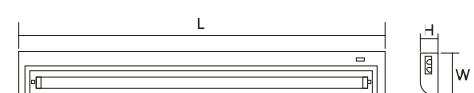

Cabinet Light T5 Fluorecent

Built-in fuse protection and electronic ballast;
 Integral switch,150cm powercord(with plug),transparent cover,reflector;
 Match light source:T5

■ THIN

■ MOVE

Code	Lamp	L×W×H(mm)	Packing meas(cm)	Code	Lamp	L×W×H(mm)	Packing meas(cm)
io-201037	T5 8W	330×72×22	50×16.5×35/20	io-201039	T5 8W	562×60×131	59×29.5×42.5
io-201038	T5 13W	555×72×22	70×16.5×35	io-201040	T5 14W	592×30×131	60.5×29.5×42.5
				io-201041	T5 21W	895×60×131	93×29.5×42.5
				io-201042	T5 28W	1195×60×131	124.5×29.5×42.5