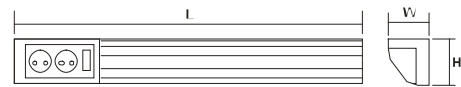

Cabinet Light T8 Fluorecent

Built-in fuse protection and electronic ballast;
 Transparent cover;
 Material:plastic
 Match light source:T8

■ WALL

■ SOCK

Code	Lamp	L×W×H(mm)	Packing meas(cm)	Code	Lamp	L×W×H(mm)	Packing meas(cm)
io-201029	T8 2×18W	638×135×47	66.5×44×23.5/12pcs	io-201032	T8 10W	500×82×65	53×28.5×31.5/12pcs
io-201030	T8 2×30W	942×135×47	97.5×44×23.5/12pcs	io-201033	T8 15W	600×82×65	63.5×28.5×31.5/12pcs
io-201031	T8 2×36W	1248×135×47	127×44×23.5/12pcs	io-201034	T8 18W	750×82×65	78.5×28.5×31.5/12pcs
				io-201035	T8 30W	1060×82×65	109×28.5×31.5/12pcs
				io-201036	T8 36W	1360×82×65	139.5×28.5×31.5/12pcs

Cabinet Light T5 Fluorecent

Built-in fuse protection and electronic ballast;
 Integral switch,150cm powercord(with plug),transparent cover,reflector;
 Match light source:T5

■ THIN

■ MOVE

Code	Lamp	L×W×H(mm)	Packing meas(cm)	Code	Lamp	L×W×H(mm)	Packing meas(cm)
io-201037	T5 8W	330×72×22	50×16.5×35/20	io-201039	T5 8W	562×60×131	59×29.5×42.5
io-201038	T5 13W	555×72×22	70×16.5×35	io-201040	T5 14W	592×30×131	60.5×29.5×42.5
				io-201041	T5 21W	895×60×131	93×29.5×42.5
				io-201042	T5 28W	1195×60×131	124.5×29.5×42.5