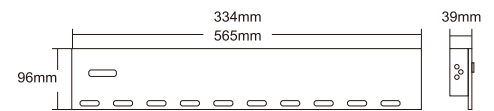

Cabinet Light T5 LED

VALERY

Match lamps: T5 LED 2*4W/2*7W
 Also available with T5 Fluorescent 2x8W/2x13W
 Installation: wall mounting, Fixation: screw fixation
 Color: silver gray
 Body material: aluminum, Panel Material: plastic
 Accessory: power cable, connect cable, connet part

ELMER

Match lamps: T5 LED 4W/7W/11W
 Also available with T5 Fluorescent 8W/13W/21W
 Installation: under carbinet , Fixation: screw fixation
 Color: silver gray, Body material: aluminum
 Accessory: power cable, connect cable, connet

Code	Model	Input Voltage	LED Power	Luminous	Packing Info
io-201001	Valery 24	220-240V	2*4W	600lm	520*240*225mm/10pcs
io-201002	Valery 27	220-240V	2*7W	1400lm	745*240*225mm/10pcs
io-201003	Elmer4	220-240V	4W	300lm	600*280*185mm/10pcs
io-201004	Elmer7	220-240V	7W	700lm	825*280*185mm/10pcs
io-201005	Elmer11	220-240V	11W	1100lm	1160*280*185mm/10pcs