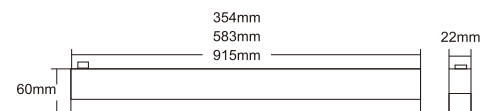

Cabinet Light T5 LED

VALERY

Match lamps: T5 LED 2*4W/2*7W
 Also available with T5 Fluorescent 2x8W/2x13W
 Installation: wall mounting, Fixation: screw fixation
 Color: silver gray
 Body material: aluminum, Panel Material: plastic
 Accessory: power cable, connect cable, connet part

ELMER

Match lamps: T5 LED 4W/7W/11W
 Also available with T5 Fluorescent 8W/13W/21W
 Installation: under carbinet , Fixation: screw fixation
 Color: silver gray, Body material: aluminum
 Accessory: power cable, connect cable, connet

Code	Model	Input Voltage	LED Power	Luminous	Packing Info
io-201001	Valery 24	220-240V	2*4W	600lm	520*240*225mm/10pcs
io-201002	Valery 27	220-240V	2*7W	1400lm	745*240*225mm/10pcs
io-201003	Elmer4	220-240V	4W	300lm	600*280*185mm/10pcs
io-201004	Elmer7	220-240V	7W	700lm	825*280*185mm/10pcs
io-201005	Elmer11	220-240V	11W	1100lm	1160*280*185mm/10pcs