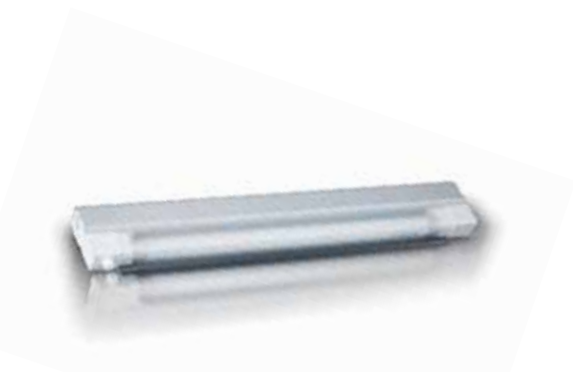

Cabinet Light T5 LED

VALERY

Match lamps: T5 LED 2*4W/2*7W
 Also available with T5 Fluorescent 2x8W/2x13W
 Installation: wall mounting, Fixation: screw fixation
 Color: silver gray
 Body material: aluminum, Panel Material: plastic
 Accessory: power cable, connect cable, connet part

ELMER

Match lamps: T5 LED 4W/7W/11W
 Also available with T5 Fluorescent 8W/13W/21W
 Installation: under carbinet , Fixation: screw fixation
 Color: silver gray, Body material: aluminum
 Accessory: power cable, connect cable, connet

Code	Model	Input Voltage	LED Power	Luminous	Packing Info
io-201001	Valery 24	220-240V	2*4W	600lm	520*240*225mm/10pcs
io-201002	Valery 27	220-240V	2*7W	1400lm	745*240*225mm/10pcs
io-201003	Elmer4	220-240V	4W	300lm	600*280*185mm/10pcs
io-201004	Elmer7	220-240V	7W	700lm	825*280*185mm/10pcs
io-201005	Elmer11	220-240V	11W	1100lm	1160*280*185mm/10pcs