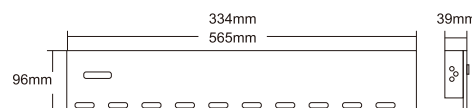

Cabinet Light T5 LED

VALERY

Match lamps: T5 LED 2*4W/2*7W
 Also available with T5 Fluorescent 2x8W/2x13W
 Installation: wall mounting, Fixation: screw fixation
 Color: silver gray
 Body material: aluminum, Panel Material: plastic
 Accessory: power cable, connect cable, connet part

ELMER

Match lamps: T5 LED 4W/7W/11W
 Also available with T5 Fluorescent 8W/13W/21W
 Installation: under carbinet , Fixation: screw fixation
 Color: silver gray, Body material: aluminum
 Accessory: power cable, connect cable, connet

Code	Model	Input Voltage	LED Power	Luminous	Packing Info
io-201001	Valery 24	220-240V	2*4W	600lm	520*240*225mm/10pcs
io-201002	Valery 27	220-240V	2*7W	1400lm	745*240*225mm/10pcs
io-201003	Elmer4	220-240V	4W	300lm	600*280*185mm/10pcs
io-201004	Elmer7	220-240V	7W	700lm	825*280*185mm/10pcs
io-201005	Elmer11	220-240V	11W	1100lm	1160*280*185mm/10pcs