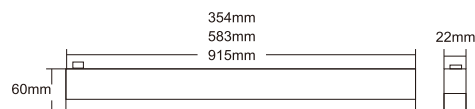

Cabinet Light T5 LED

VALERY

Match lamps: T5 LED 2*4W/2*7W
 Also available with T5 Fluorescent 2x8W/2x13W
 Installation: wall mounting, Fixation: screw fixation
 Color: silver gray
 Body material: aluminum, Panel Material: plastic
 Accessory: power cable, connect cable, connet part

ELMER

Match lamps: T5 LED 4W/7W/11W
 Also available with T5 Fluorescent 8W/13W/21W
 Installation: under carbinet , Fixation: screw fixation
 Color: silver gray, Body material: aluminum
 Accessory: power cable, connect cable, connet

Code	Model	Input Voltage	LED Power	Luminous	Packing Info
io-201001	Valery 24	220-240V	2*4W	600lm	520*240*225mm/10pcs
io-201002	Valery 27	220-240V	2*7W	1400lm	745*240*225mm/10pcs
io-201003	Elmer4	220-240V	4W	300lm	600*280*185mm/10pcs
io-201004	Elmer7	220-240V	7W	700lm	825*280*185mm/10pcs
io-201005	Elmer11	220-240V	11W	1100lm	1160*280*185mm/10pcs