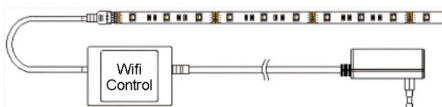

io[®] SMART Wi-Fi LED STRIP

Westlake, Hangzhou
Photo by Renee

echo Works with Amazon Echo

Model No.	Power(W)	Total Luminous Flux(lm)	Color Temp.	Rated Life(hrs)	Width(mm)	Length(mm)	Energy Class	Waterproof
io-WiFi-RGB	24	RGB	2700-6500K	25000	10	5000	A+	IP44
io-WiFi-RGB+W	36	800			12	5000	A+	IP44

What io[®] WiFi LED Strip can do

Brightness

Steplessly set your desired brightness with wiping movements on the display. Individual setting for each lamp or luminaire or according to personally set groups.

Light color

Steplessly set your desired light color from the complete RGB spectrum with wiping movements on the display. Individual setting for each lamp or luminaire or according to personally set groups.