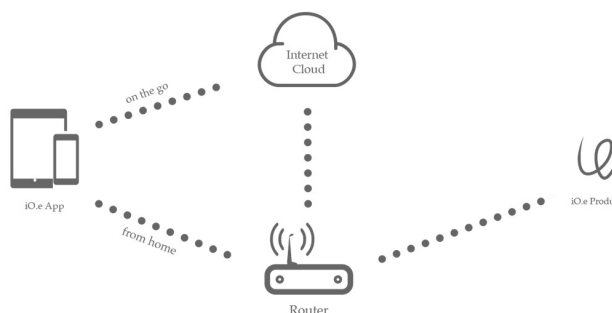

Mobile App now available at iOS & Android