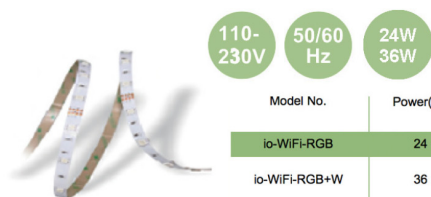

io[®] SMART Wi-Fi LED STRIP

Westlake, Hangzhou
Photo by Renee

echo Works with Amazon Echo

Model No.	Power(W)	Total Luminous Flux(lm)	Color Temp.	Rated Life(hrs)	Width(mm)	Length(mm)	Energy Class	Waterproof
io-WiFi-RGB	24	RGB	2700-6500K	25000	10	5000	A+	IP44
io-WiFi-RGB+W	36	800			12	5000	A+	IP44

What io[®] WiFi LED Strip can do

Brightness

Steplessly set your desired brightness with wiping movements on the display. Individual setting for each lamp or luminaire or according to personally set groups.

Light color

Steplessly set your desired light color from the complete RGB spectrum with wiping movements on the display. Individual setting for each lamp or luminaire or according to personally set groups.