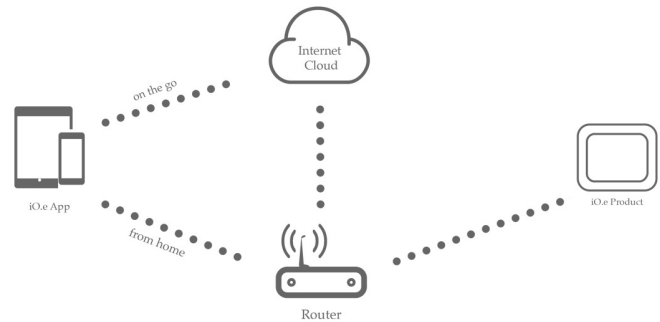

Color temperature

Do you prefer bright, invigorating white or cozy, warm white? Steplessly select your desired color temperature with wiping movements on the display. Individual setting for each lamp or luminaire or according to personally set groups.