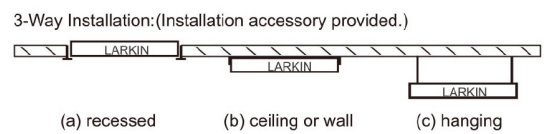

Brightness

Steplessly set your desired brightness with wiping movements on the display. Individual setting for each lamp or luminaire or according to personally set groups.

Light color

Steplessly set your desired light color from the complete RGB spectrum with wiping movements on the display. Individual setting for each lamp or luminaire or according to personally set groups.